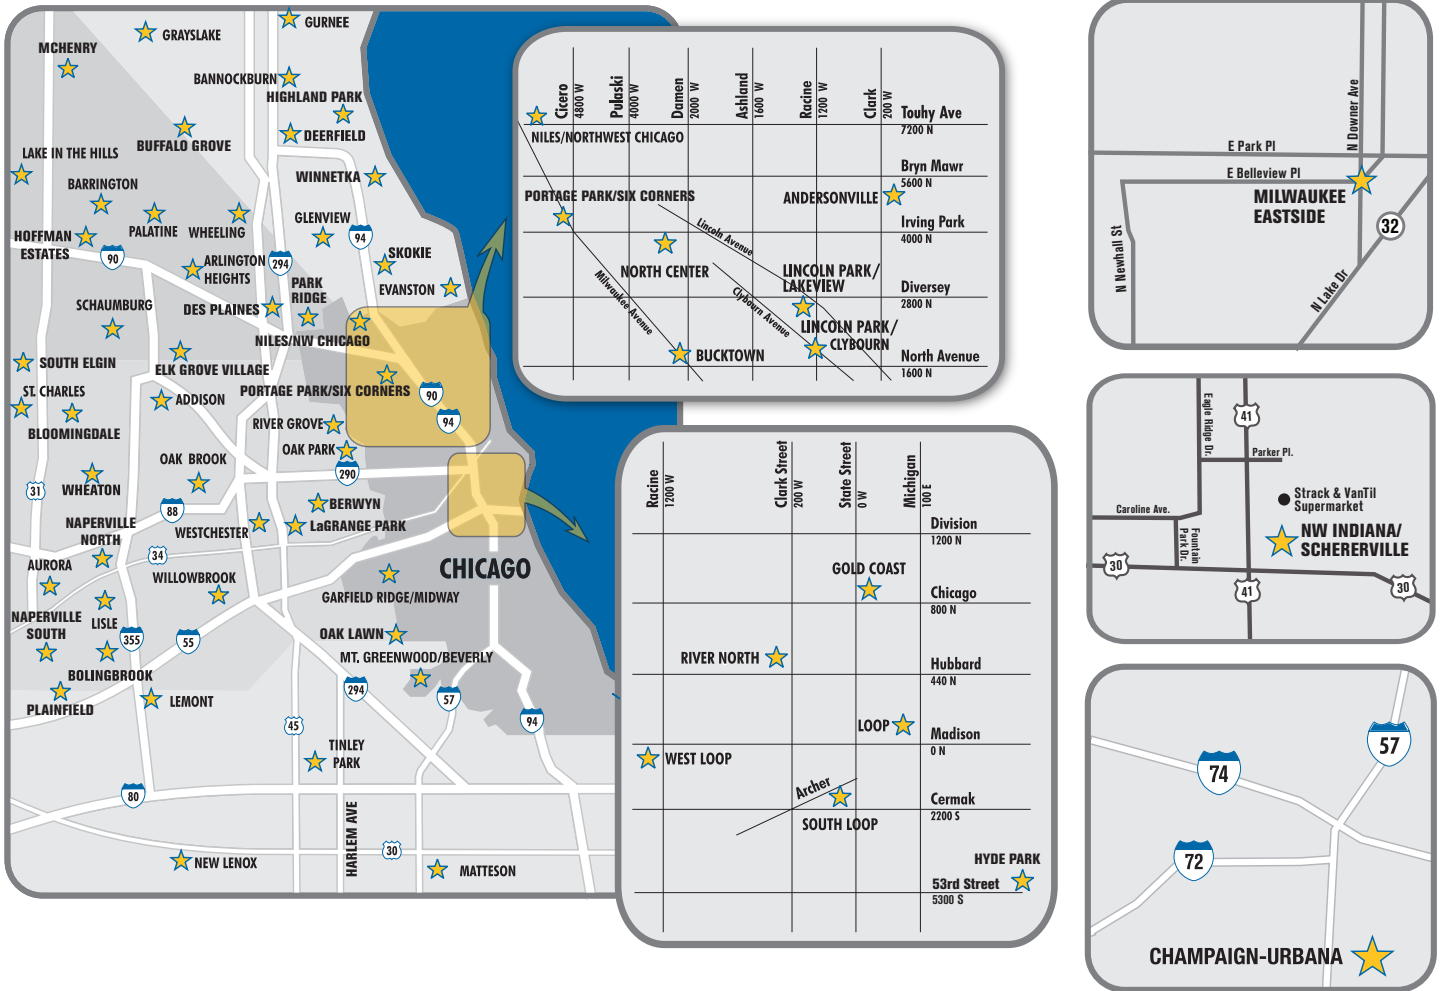

ATHLETICo

PHYSICAL THERAPY • OCCUPATIONAL THERAPY

athletico.com

Hours of Operation

Mon - Thurs 7am - 8pm

Friday 7am - 6:30pm

Saturday 7am - 12pm

transportation service available

Official Partner of Physical Therapy and Occupational Therapy

Insurances we accept include, but are not limited to: all indemnity, PPO, POS and WC plans including: BC/BS, Humana, Medicare, Aetna (PPO/HMO), PHCS, UHC (PPO/HMO) and many others. As a courtesy to our patients, we verify insurance coverage and provide you with quotes from your insurance carrier. Please contact us if you have any questions.