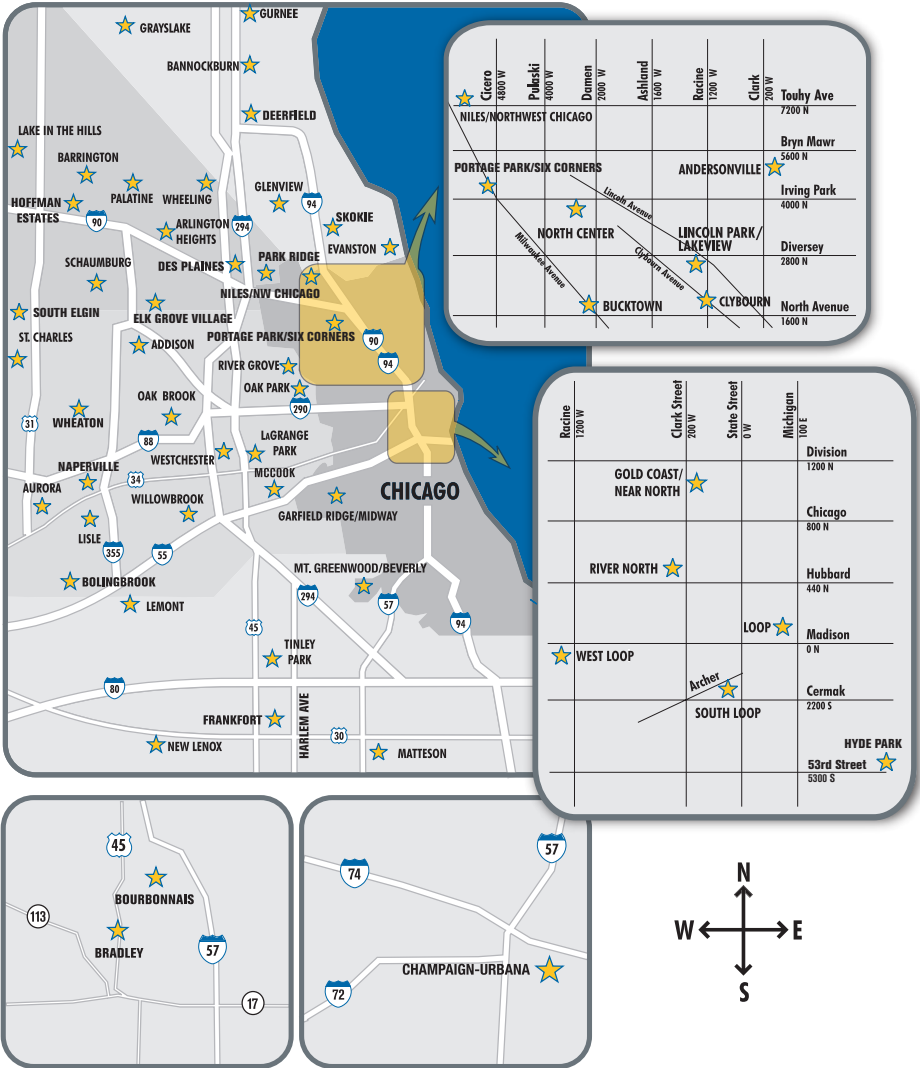

ATHLETICo

PHYSICAL THERAPY • OCCUPATIONAL THERAPY

athletico.com

Hours of Operation: Mon - Thurs 7am - 8pm Friday 7am - 6:30pm Saturday 7am - 12pm

transportation
reimbursement
is available

Insurances we accept include, but are not limited to: all indemnity, PPO, POS and WC plans including: BC/BS, Humana, Medicare, Aetna (PPO/HMO), PHGS, UHC (PPO/HMO) and many others. As a courtesy to our patients, we verify insurance coverage and provide you with quotes from your insurance carrier. Please contact us if you have any questions.