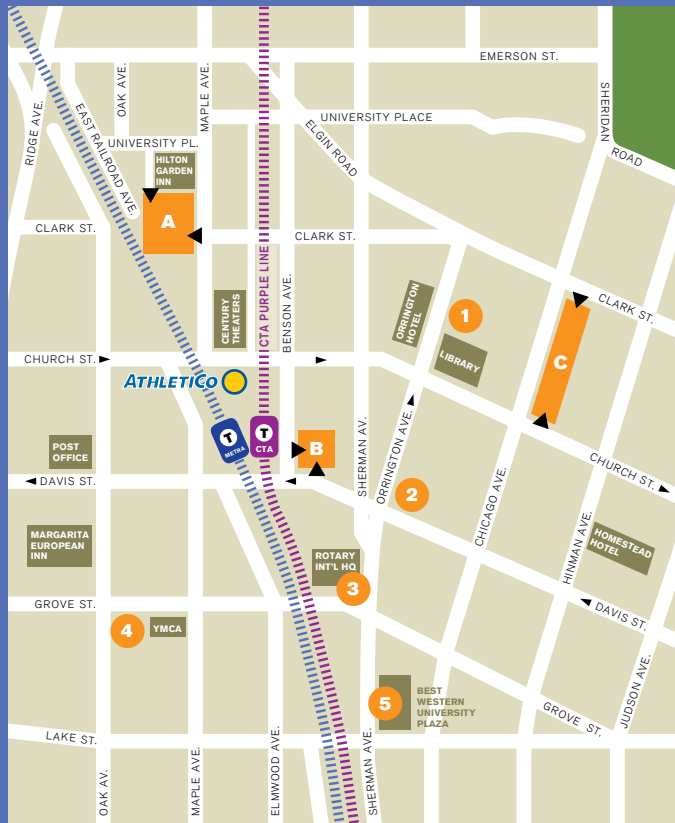

Parking Map

Parking in the city garages is FREE the first hour, \$2 for 2 hours, and only \$8 for a 6 to 12 hour stay. Parking is also FREE all day Sunday and FREE for 4 hours (with validation) for moviegoers who park at the Maple Avenue Self Park. For other downtown Evanston parking locations and information about monthly parking, visit www.cityofevanston.org/departments/parking

City Garages

A. Maple Avenue Self Park

847-866-9240

Hours	24/7 365 days a year
Free	First Hour, Sundays & Major Holidays
Movie Patrons	first 4 hours FREE with movie validation
Payment	Visa / Master Card / Amex / Discover
Overnight	pays normal hourly rate
# spaces	1,400 (25 disabled, Levels 1 & 3-6)
Clearance	All Levels: 8 ft. 2 in.
Permits	Monthly permits are \$85
Directions	Enter from Maple Ave. at Clark St. or University Place

B. Sherman Plaza Self Park

847-491-6908

Hours	24/7 365 days a year
Free	First Hour, Sundays & Major Holidays
Payment	Visa / Master Card / Amex / Discover
Overnight	pays normal hourly rate
# spaces	1,550 (20 disabled, LEVEL 2-5)
Clearance	Levels 1-4: 8 ft. 3 in. Levels 5 & UP: 6 ft. 9 in.
Permits	Monthly permits are \$85
Directions	Enter from Davis St. or Benson Ave.

Additional Parking Options

1	Public Library Garage and Lot	1703 Orrington Ave. (under & behind library)	Meters
2	1603 Orrington Avenue Garage	1603 Orrington Ave.	Hourly rates
3	Rotary Building Garage	1560 Sherman Ave.	Hourly rates, limited parking
4	YMCA LOT	1010 Grove St.	Meters
5	Best Western University Plaza Garage	1505 Sherman Ave. (lower level)	Self-service pay station